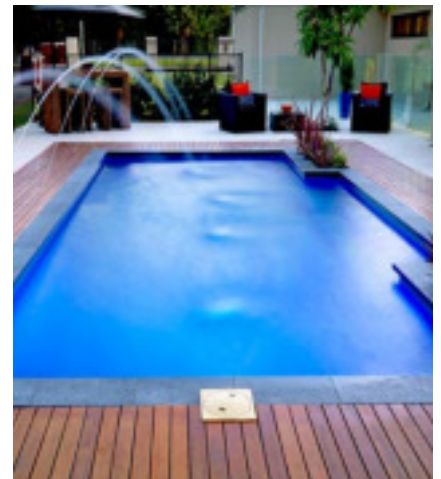

FIBREGLOSS POOLS

THE VENICE

love *Your Life* outdoors

barrier
reef pools

AUSTRALIAN
OUTDOOR LIVING

THE VENICE RANGE

With today's modern lifestyle in mind, the Venice features a timeless and sophisticated shape, combined with an uninterrupted swimming area, for maximum use.

The Venice boasts sought after features, allowing you to relax and enjoy the open space. The Venice is the perfect blend of beauty and functionality and is sure to enhance any backyard with its length and modern, clean edges - perfect for swimming laps.

Venice 72

Length	7.20m
Width	3.40m
Deep	1.86m
Shallow	1.245m

Venice 62

Length	6.20m
Width	3.40m
Deep	1.76m
Shallow	1.27m

Features of the Venice Range

- Child safety ledge around perimeter of pool
- Non-slip steps
- Seating
- Deep end