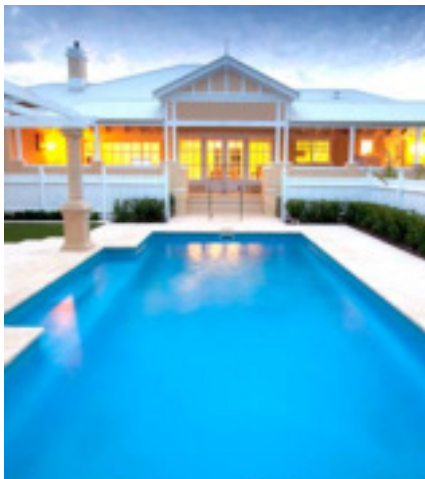

FIBREGLOSS POOLS

THE VENICE

love *Your Life* outdoors

barrier
reef pools

AUSTRALIAN
OUTDOOR LIVING

THE VENICE RANGE

With today's modern lifestyle in mind, the Venice features a timeless and sophisticated shape, combined with an uninterrupted swimming area, for maximum use.

The Venice boasts sought after features, allowing you to relax and enjoy the open space. The Venice is the perfect blend of beauty and functionality and is sure to enhance any backyard with its length and modern, clean edges - perfect for swimming laps.

Venice 72

Length	7.20m
Width	3.40m
Deep	1.86m
Shallow	1.245m

Venice 62

Length	6.20m
Width	3.40m
Deep	1.76m
Shallow	1.27m

Features of the Venice Range

- Child safety ledge around perimeter of pool
- Non-slip steps
- Seating
- Deep end