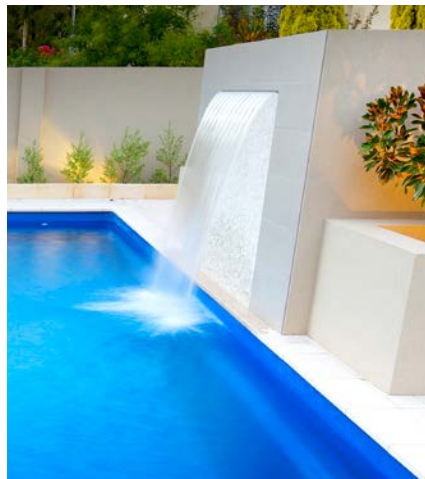

# THE VENICE RANGE

*With today's modern lifestyle in mind, the Venice features a timeless and sophisticated shape, combined with an uninterrupted swimming area, for maximum use.*

The Venice boasts sought after features, allowing you to relax and enjoy the open space. The Venice is the perfect blend of beauty and functionality and is sure to enhance any backyard with its length and modern, clean edges - perfect for swimming laps.