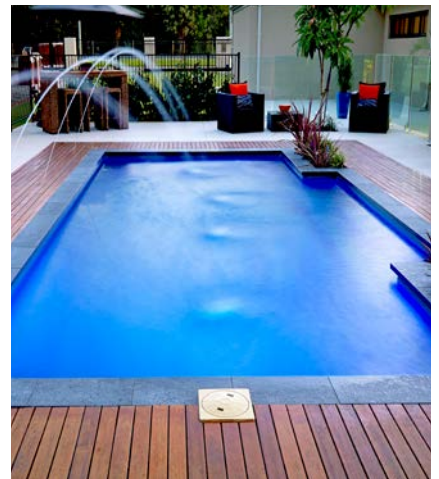

# THE VENICE

love *Your Life* outdoors

barrier  
reef pools

AUSTRALIAN  
OUTDOOR LIVING

# THE VENICE RANGE

*With today's modern lifestyle in mind, the Venice features a timeless and sophisticated shape, combined with an uninterrupted swimming area, for maximum use.*

The Venice boasts sought after features, allowing you to relax and enjoy the open space. The Venice is the perfect blend of beauty and functionality and is sure to enhance any backyard with its length and modern, clean edges - perfect for swimming laps.