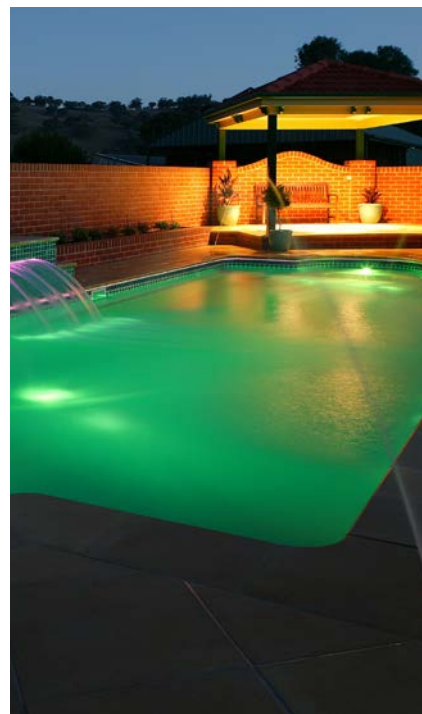

FIBREGLASS POOLS

THE ROMAN

love *Your Life* outdoors

barrier
reef pools

AUSTRALIAN
OUTDOOR LIVING

THE ROMAN

The Roman boasts timeless elegance. Tuscan beauty matched with a formal design creates a practical yet beautiful pool.

Swim-out steps and seating fit perfectly into each end of the pool without encroaching on the length of the swimming area. The additional use of lighting creates a magical and romantic effect at night in this beautifully shaped pool.

Milano (Flat)

Length	7.00m
Width	3.25m
Flat	1.35m

Features of the Roman

- Child safety ledge and hand rail around perimeter of pool
- Non-slip wide entry steps

Optional Water Feature

Optional Spa Jets