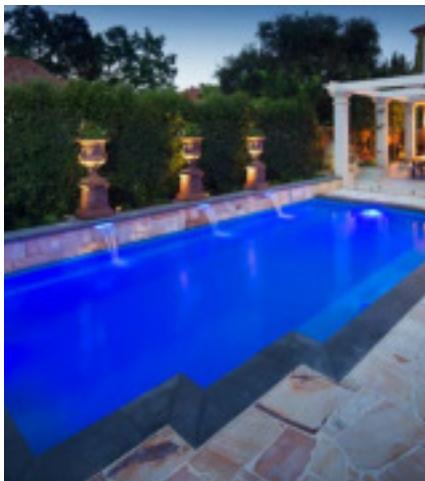

# THE MONACO RANGE

*Edgy, deep and stylish, the Monaco has it all. Designed to suit today's modern style homes, it looks great and provides the perfect entertainment space for everyone.*

The Monaco offers an open, unhindered swimming area with the steps set back from the main pool area. The extra step allows for a safe exit from the pool, without limiting the swim area. The Monaco additionally provides generous swimming length and great depth.