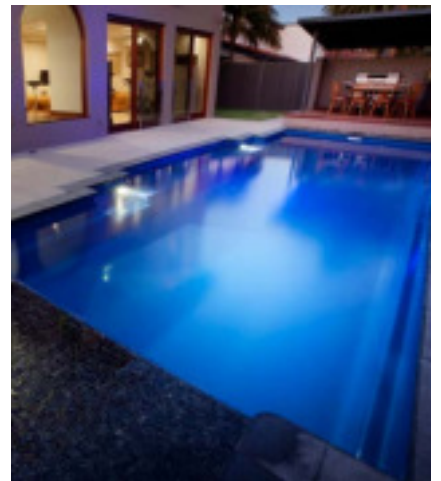

# THE MONACO RANGE

*Edgy, deep and stylish, the Monaco has it all. Designed to suit today's modern style homes, it looks great and provides the perfect entertainment space for everyone.*

The Monaco offers an open, unhindered swimming area with the steps set back from the main pool area. The extra step allows for a safe exit from the pool, without limiting the swim area. The Monaco additionally provides generous swimming length and great depth.