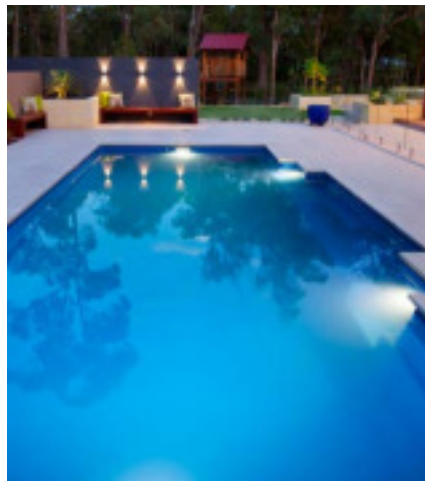

# THE MONACO RANGE

*Edgy, deep and stylish, the Monaco has it all. Designed to suit today's modern style homes, it looks great and provides the perfect entertainment space for everyone.*

The Monaco offers an open, unhindered swimming area with the steps set back from the main pool area. The extra step allows for a safe exit from the pool, without limiting the swim area. The Monaco additionally provides generous swimming length and great depth.