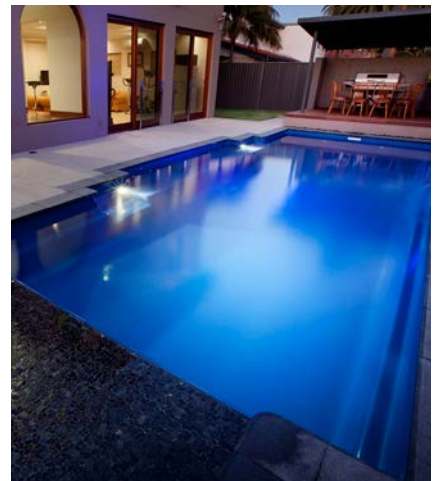

FIBREGLASS POOLS

THE MONACO

love *Your Life* outdoors

barrier
reef pools

AUSTRALIAN
OUTDOOR LIVING

THE MONACO RANGE

Edgy, deep and stylish, the Monaco has it all. Designed to suit today's modern style homes, it looks great and provides the perfect entertainment space for everyone.

The Monaco offers an open, unhindered swimming area with the steps set back from the main pool area. The extra step allows for a safe exit from the pool, without limiting the swim area. The Monaco additionally provides generous swimming length and great depth.

Monaco 72

Length	7.20m
Width	3.40m
Deep	1.81m
Shallow	1.24m

Features of the Monaco Range

- Child safety ledge around perimeter of pool
- Non-slip steps
- Seating
- Deep end

Optional Water Feature

Optional Spa Jets