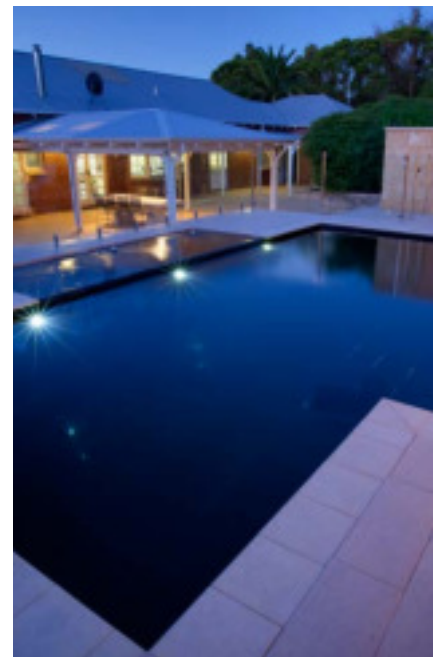

FIBREGLASS POOLS

THE MAJESTIC

love *Your Life* outdoors

barrier
reef pools

AUSTRALIAN
OUTDOOR LIVING

THE MAJESTIC RANGE

The Majestic is a spectacular contemporary pool range, perfectly suited to the modern home. With a sleek, smooth design, the Majestic is a stunning and diverse pool.

The main feature of the Majestic, is its grand, wide entry steps providing the user with a sense of luxury when paired with generous seating. The entry does not encroach on the swimming area, creating a practical area for swimming laps or simply taking a relaxing dip. This is the benchmark in rectangle pool shapes and comes in a range of sizes to suit your outdoor space.

Features of the Majestic Range

● Child safety ledge around perimeter of pool

● Dual seating & entry points

● Deep end

Optional Water Feature

Optional Spa Jets