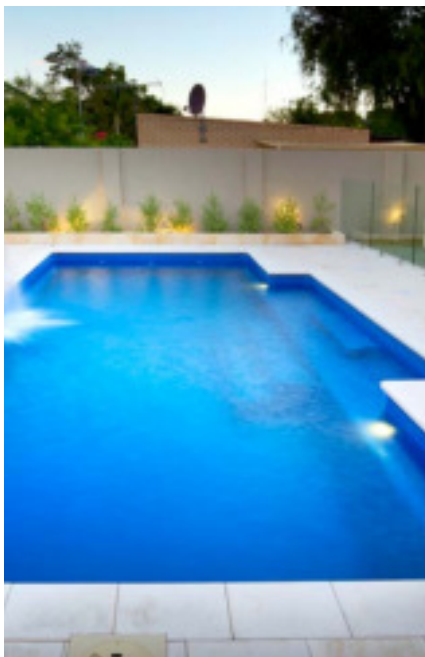

FIBREGLASS POOLS

THE MAJESTIC

love *Your Life* outdoors

barrier
reef pools

AUSTRALIAN
OUTDOOR LIVING

THE MAJESTIC RANGE

The Majestic is a spectacular contemporary pool range, perfectly suited to the modern home. With a sleek, smooth design, the Majestic is a stunning and diverse pool.

The main feature of the Majestic, is its grand, wide entry steps providing the user with a sense of luxury when paired with generous seating. The entry does not encroach on the swimming area, creating a practical area for swimming laps or simply taking a relaxing dip. This is the benchmark in rectangle pool shapes and comes in a range of sizes to suit your outdoor space.

Features of the Majestic Range

● Child safety ledge around perimeter of pool

● Dual seating & entry points

● Deep end

Optional Water Feature

Optional Spa Jets