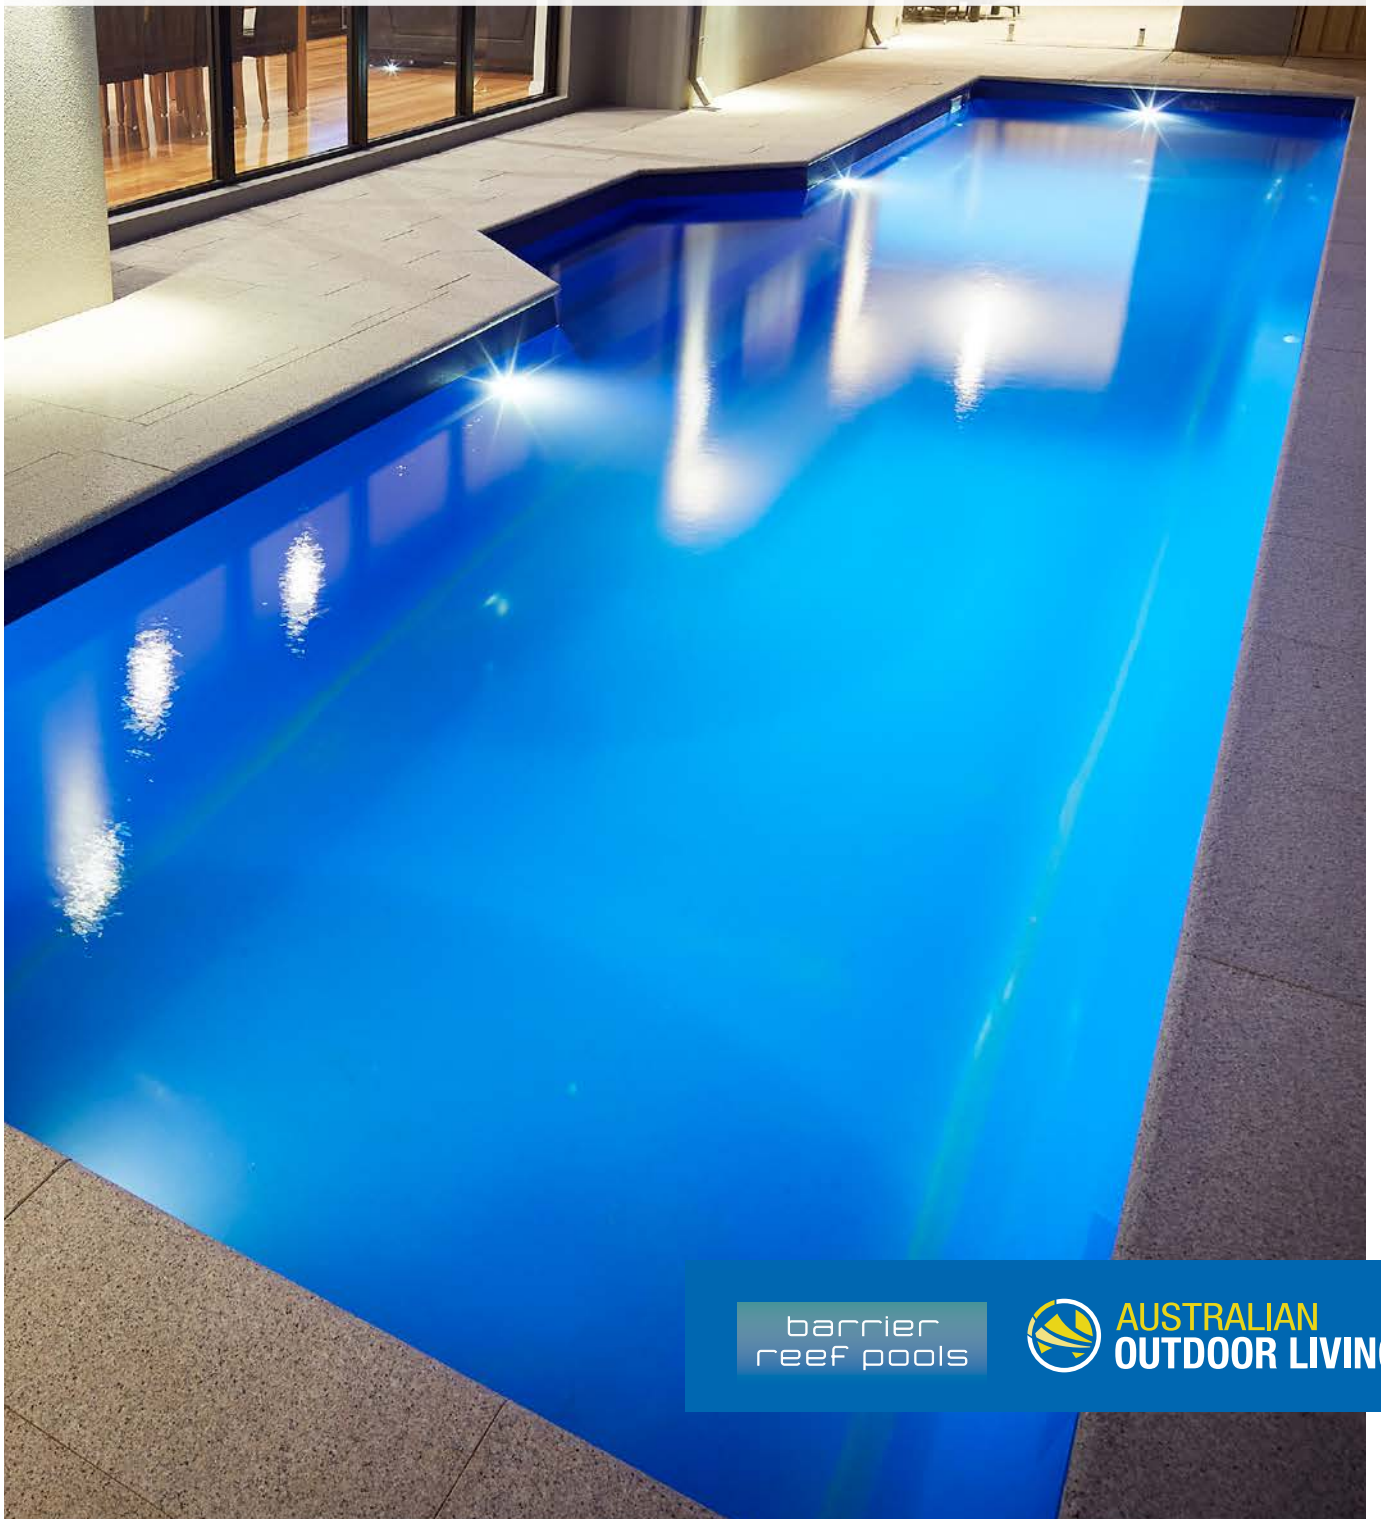

FIBREGLASS POOLS

THE LAP POOL

love *Your Life* outdoors

barrier
reef pools

AUSTRALIAN
OUTDOOR LIVING

THE LAP POOL RANGE

The Lap pool range has been designed for formal settings and narrow applications to work hand in hand with today's modern style.

The Lap pool is perfect for positioning in narrow areas on your block. With clever use of lighting and even the addition of a water feature, the Lap pool creates a stunning backdrop to your home. It also provides superb opportunities for exercising or just simply relaxing. A careful design includes large width entry and exit steps positioned in the middle of the pool, with a formal seating area recessed away from the actual swimming path. Mix work with play!

Lap 12m (Flat)

Length	12.24m
Width	3.48m
Flat	1.35m

Lap 8m (Flat)

Length	8.38m
Width	3.48m
Flat	1.35m

Features of the Lap Pool Range

- Child safety ledge around perimeter of pool
- Seating
- Non-slip steps
- Uninterrupted swimming lane