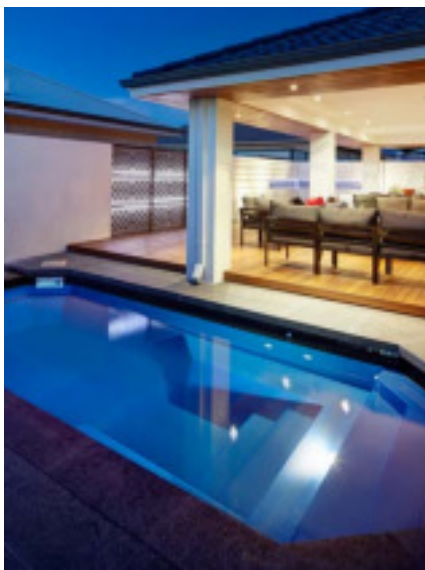

FIBREGLOSS SPAS

THE SPAS

love *Your Life* outdoors

barrier
reef pools

AUSTRALIAN
OUTDOOR LIVING

THE SPAS RANGE

No need to leave home! Look forward to time spent at your place with the addition of your very own Spa or Swim Spa!

Looking to add a little bit of luxury to your outdoor space? An in-ground Spa or Swim Spa could be the perfect solution for you!

Swim Spa

Length	5.20m
Width	2.60m
Deep	1.50m
Shallow	1.18m

Square Spa (Flat)

Length	2.58m
Width	2.58m
Flat	1.00m

Square Overflow Spa (Flat)

Length	2.58m
Width	2.58m
Flat	1.00m

Horse Shoe Spa (Flat)

Length	2.90m
Width	2.82m
Flat	1.00m

Oval Spa (Flat)

Length	2.60m
Width	2.60m
Flat	1.00m

Features of the Spa Range

● Child safety ledge around perimeter of spa

● Non-slip steps

● Seating

Optional Water Feature

Optional Lighting