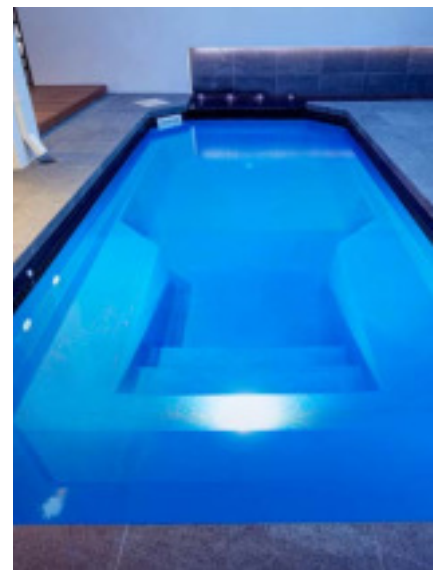

Looking to add a little bit of luxury to your outdoor space? An in-ground Spa or Swim Spa could be the perfect solution for you!

Swim Spa

Length	5.20m
Width	2.60m
Deep	1.50m
Shallow	1.18m

Square Spa (Flat)

Length	2.58m
Width	2.58m
Flat	1.00m

Square Overflow Spa (Flat)

Length	2.58m
Width	2.58m
Flat	1.00m

Horse Shoe Spa (Flat)

Length	2.90m
Width	2.82m
Flat	1.00m

Oval Spa (Flat)

Length	2.60m
Width	2.60m
Flat	1.00m

Features of the Spa Range

● Child safety ledge around perimeter of spa

● Non-slip steps

● Seating

Optional Water Feature

Optional Lighting