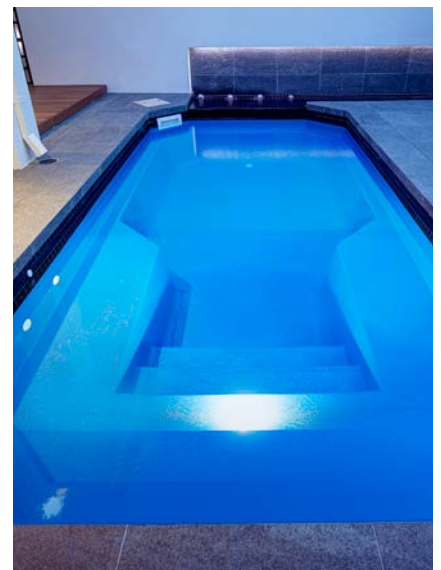

Looking to add a little bit of luxury to your outdoor space? An in-ground Spa or Swim Spa could be the perfect solution for you!

Swim Spa

Length	5.20m
Width	2.60m
Deep	1.50m
Shallow	1.18m

Square Spa (Flat)

Length	2.58m
Width	2.58m
Flat	1.00m

Square Overflow Spa (Flat)

Length	2.58m
Width	2.58m
Flat	1.00m

Horse Shoe Spa (Flat)

Length	2.90m
Width	2.82m
Flat	1.00m

Oval Spa (Flat)

Length	2.60m
Width	2.60m
Flat	1.00m

Features of the Spa Range

● Child safety ledge around perimeter of spa

● Non-slip steps

● Seating

Optional Water Feature

Optional Lighting