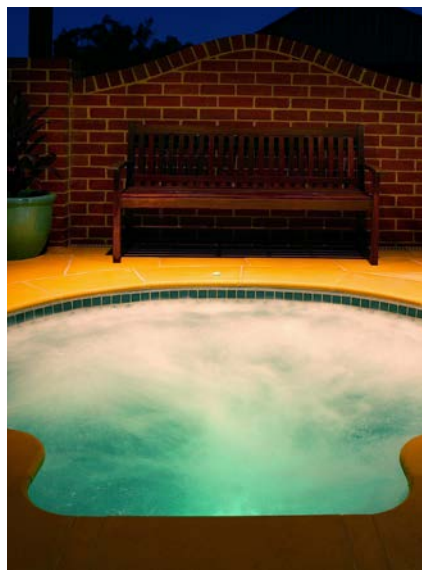

FIBREGLASS SPAS

THE SPAS

love *Your Life* outdoors

barrier
reef pools

AUSTRALIAN
OUTDOOR LIVING

THE SPAS RANGE

No need to leave home! Look forward to time spent at your place with the addition of your very own Spa or Swim Spa!

Looking to add a little bit of luxury to your outdoor space? An in-ground Spa or Swim Spa could be the perfect solution for you!

Swim Spa

Length	5.20m
Width	2.60m
Deep	1.50m
Shallow	1.18m

Square Spa (Flat)

Length	2.58m
Width	2.58m
Flat	1.00m

Square Overflow Spa (Flat)

Length	2.58m
Width	2.58m
Flat	1.00m

Horse Shoe Spa (Flat)

Length	2.90m
Width	2.82m
Flat	1.00m

Oval Spa (Flat)

Length	2.60m
Width	2.60m
Flat	1.00m

Features of the Spa Range

● Child safety ledge around perimeter of spa

● Non-slip steps

● Seating

Optional Water Feature

Optional Lighting