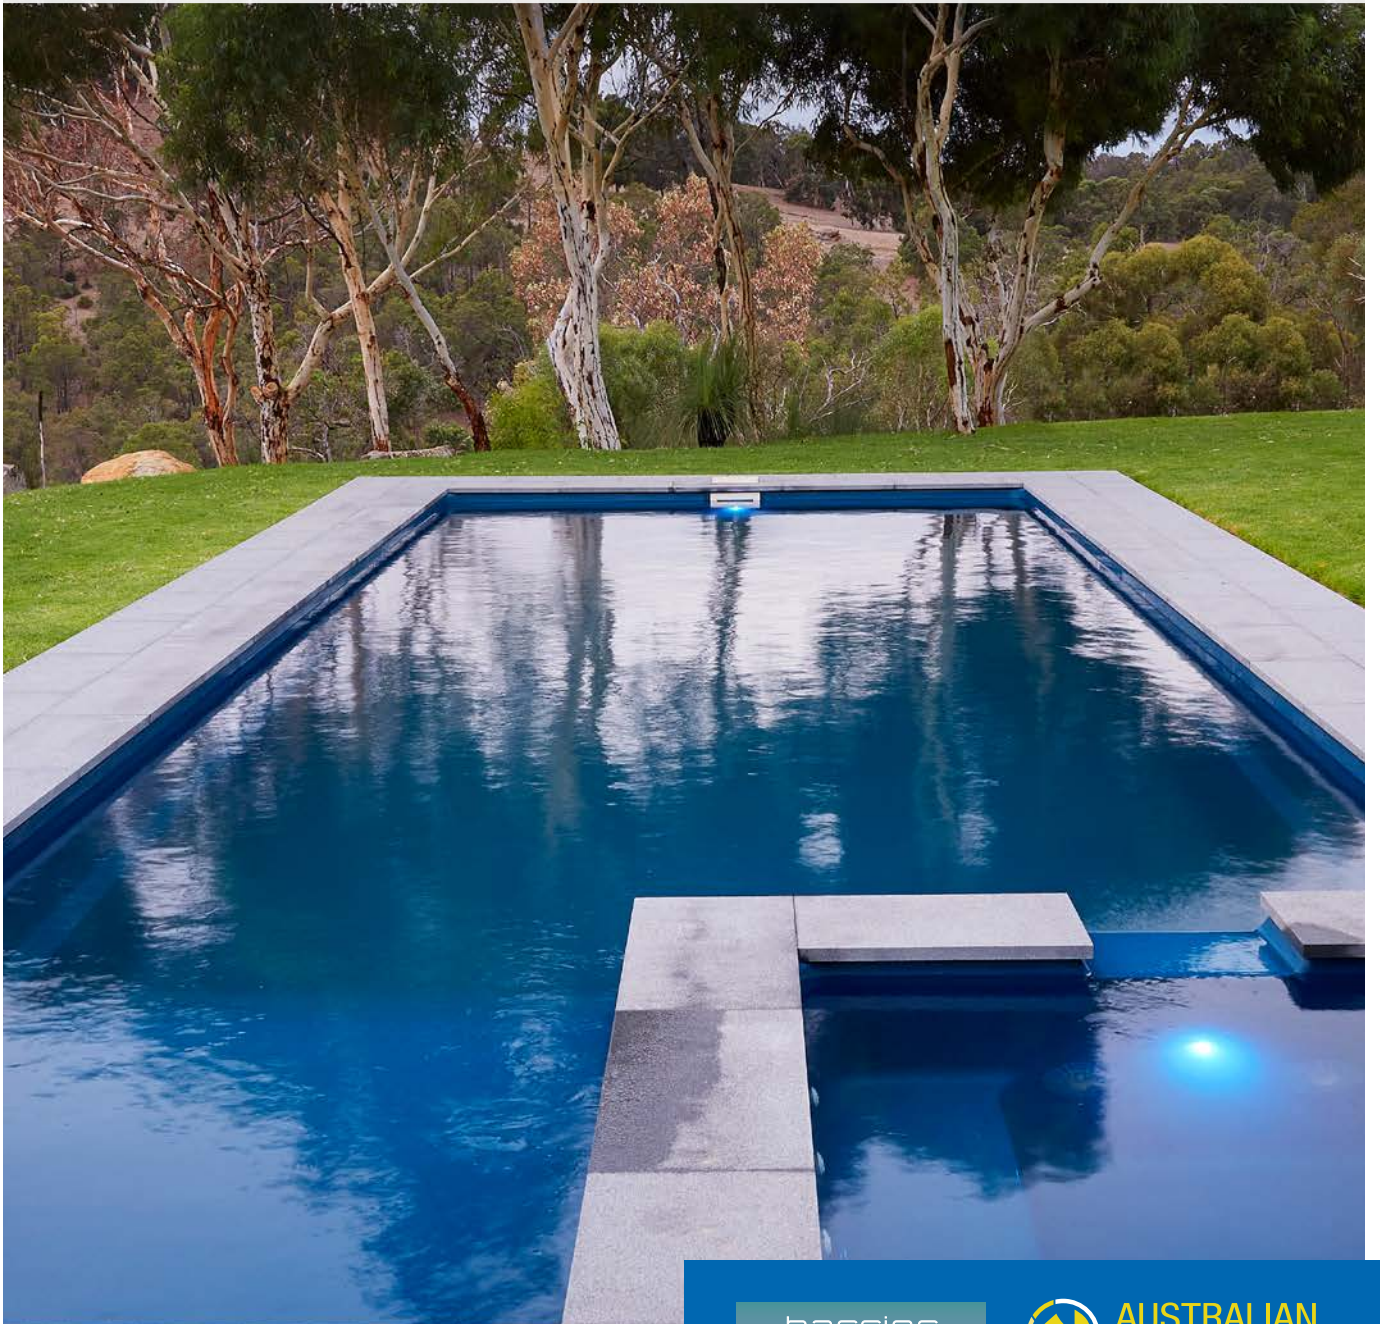

FIBREGLOSS POOLS

THE BROOKLYN

love *Your Life* outdoors

barrier
reef pools

AUSTRALIAN
OUTDOOR LIVING

THE BROOKLYN RANGE

A stunning one piece configuration that has been designed with the whole family in mind.

The Brooklyn range of Fibreglass Swimming Pools is the perfect mix of work and play. With steps that double as both an entry point and a platform for children to play on, a generous swimming area and a relaxing spa, there really is something for everyone!

The Brooklyn 121

Length	12.10m
Width	4.40m
Deep	2.085m
Shallow	1.34m

Spa Area

Length	1.80m
Width	1.925m

The Brooklyn 96

Length	9.60m
Width	4.40m
Deep	1.85m
Shallow	1.34m

Spa Area

Length	1.80m
Width	1.925m

The Brooklyn 76

Length	7.60m
Width	4.40m
Deep	1.70m
Shallow	1.34m

Spa Area

Length	1.80m
Width	1.925m

Features of the Brooklyn Range

- Child safety ledge and hand rail around perimeter of pool
- Generous seating area
- Non-slip wide entry steps
- Deep end