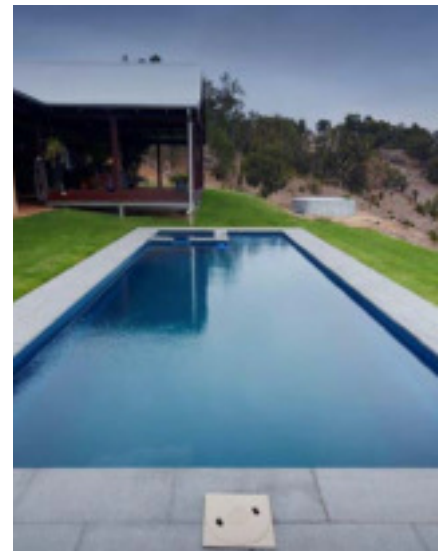

FIBREGLASS POOLS

THE BROOKLYN

love *Your Life* outdoors

barrier
reef pools

AUSTRALIAN
OUTDOOR LIVING

THE BROOKLYN RANGE

A stunning one piece configuration that has been designed with the whole family in mind.

The Brooklyn range of Fibreglass Swimming Pools is the perfect mix of work and play. With steps that double as both an entry point and a platform for children to play on, a generous swimming area and a relaxing spa, there really is something for everyone!

Length	1.80m
Width	1.925m

Spa Area

Length	1.80m
Width	1.925m

Spa Area

Length	1.80m
Width	1.925m

Features of the Brooklyn Range

- Child safety ledge and hand rail around perimeter of pool
- Generous seating area
- Non-slip wide entry steps
- Deep end