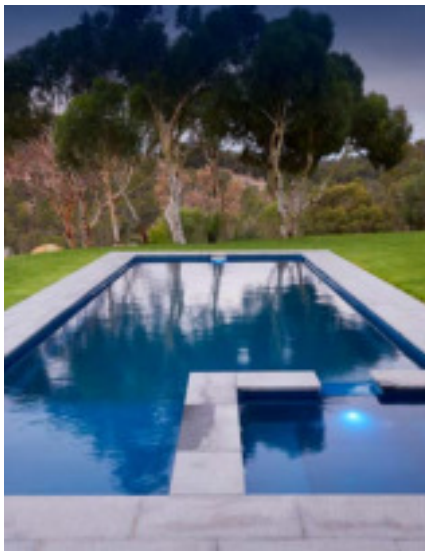

FIBREGLASS POOLS

THE BROOKLYN

love *Your Life* outdoors

barrier
reef pools

AUSTRALIAN
OUTDOOR LIVING

THE BROOKLYN RANGE

A stunning one piece configuration that has been designed with the whole family in mind.

The Brooklyn range of Fibreglass Swimming Pools is the perfect mix of work and play. With steps that double as both an entry point and a platform for children to play on, a generous swimming area and a relaxing spa, there really is something for everyone!

Length	1.80m
Width	1.925m

Spa Area

Length	1.80m
Width	1.925m

Spa Area

Length	1.80m
Width	1.925m

Features of the Brooklyn Range

- Child safety ledge and hand rail around perimeter of pool
- Generous seating area
- Non-slip wide entry steps
- Deep end