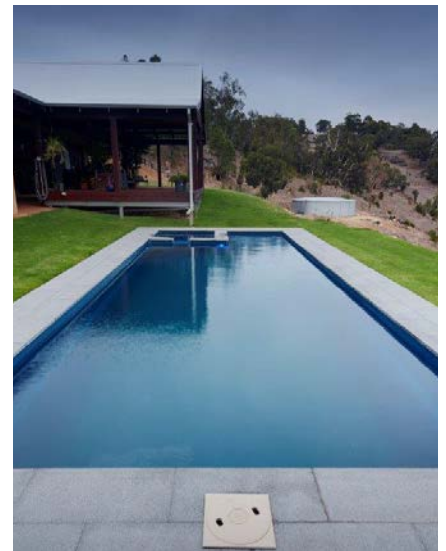

FIBREGLOSS POOLS

THE BROOKLYN

love *Your Life* outdoors

barrier
reef pools

AUSTRALIAN
OUTDOOR LIVING

THE BROOKLYN RANGE

A stunning one piece configuration that has been designed with the whole family in mind.

The Brooklyn range of Fibreglass Swimming Pools is the perfect mix of work and play. With steps that double as both an entry point and a platform for children to play on, a generous swimming area and a relaxing spa, there really is something for everyone!

The Brooklyn 121

Length	12.10m
Width	4.40m
Deep	2.085m
Shallow	1.34m

Spa Area

Length	1.80m
Width	1.925m

The Brooklyn 96

Length	9.60m
Width	4.40m
Deep	1.85m
Shallow	1.34m

Spa Area

Length	1.80m
Width	1.925m

The Brooklyn 76

Length	7.60m
Width	4.40m
Deep	1.70m
Shallow	1.34m

Spa Area

Length	1.80m
Width	1.925m

Features of the Brooklyn Range

- Child safety ledge and hand rail around perimeter of pool
- Generous seating area
- Non-slip wide entry steps
- Deep end