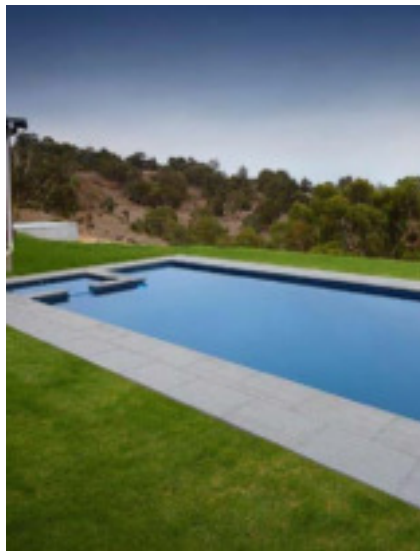

FIBREGLASS POOLS

THE BROOKLYN

love *Your Life* outdoors

barrier
reef pools

AUSTRALIAN
OUTDOOR LIVING

THE BROOKLYN RANGE

A stunning one piece configuration that has been designed with the whole family in mind.

The Brooklyn range of Fibreglass Swimming Pools is the perfect mix of work and play. With steps that double as both an entry point and a platform for children to play on, a generous swimming area and a relaxing spa, there really is something for everyone!

Length	1.80m
Width	1.925m

Spa Area

Length	1.80m
Width	1.925m

Spa Area

Length	1.80m
Width	1.925m

Features of the Brooklyn Range

- Child safety ledge and hand rail around perimeter of pool
- Generous seating area
- Non-slip wide entry steps
- Deep end