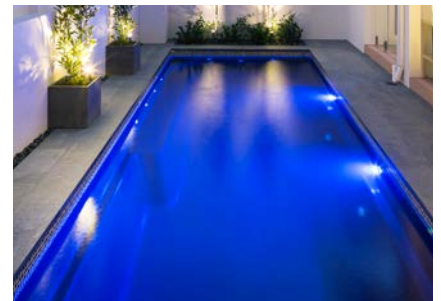

# THE BILLABONG RANGE

With contemporary smooth lines, the Billabong range of Fibreglass Swimming Pools is the perfect addition for those looking for a beautiful and versatile pool.

The generous seating across one end of the Billabong, makes for an ideal conversational space on a hot summer day, or if you're feeling more active, there is unrestricted space for avid swimmers to practice their favourite swimming stroke. With 11 sizes to choose from in the range, there is a perfect fit for every backyard.