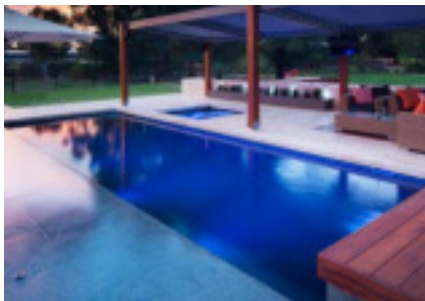

# THE BILLABONG

love *Your Life* outdoors

barrier  
reef pools

AUSTRALIAN  
OUTDOOR LIVING

# THE BILLABONG RANGE

*With contemporary smooth lines, the Billabong range of Fibreglass Swimming Pools is the perfect addition for those looking for a beautiful and versatile pool.*

The generous seating across one end of the Billabong, makes for an ideal conversational space on a hot summer day, or if you're feeling more active, there is unrestricted space for avid swimmers to practice their favourite swimming stroke. With 11 sizes to choose from in the range, there is a perfect fit for every backyard.