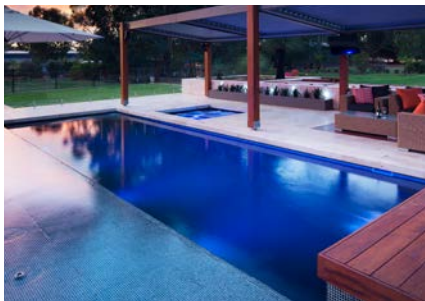

# THE BILLABONG

love *Your Life* outdoors

barrier  
reef pools

AUSTRALIAN  
OUTDOOR LIVING

# THE BILLABONG RANGE

With contemporary smooth lines, the Billabong range of Fibreglass Swimming Pools is the perfect addition for those looking for a beautiful and versatile pool.

The generous seating across one end of the Billabong, makes for an ideal conversational space on a hot summer day, or if you're feeling more active, there is unrestricted space for avid swimmers to practice their favourite swimming stroke. With 11 sizes to choose from in the range, there is a perfect fit for every backyard.