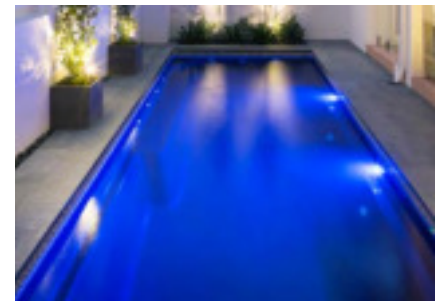

# THE BILLABONG RANGE

*With contemporary smooth lines, the Billabong range of Fibreglass Swimming Pools is the perfect addition for those looking for a beautiful and versatile pool.*

The generous seating across one end of the Billabong, makes for an ideal conversational space on a hot summer day, or if you're feeling more active, there is unrestricted space for avid swimmers to practice their favourite swimming stroke. With 11 sizes to choose from in the range, there is a perfect fit for every backyard.