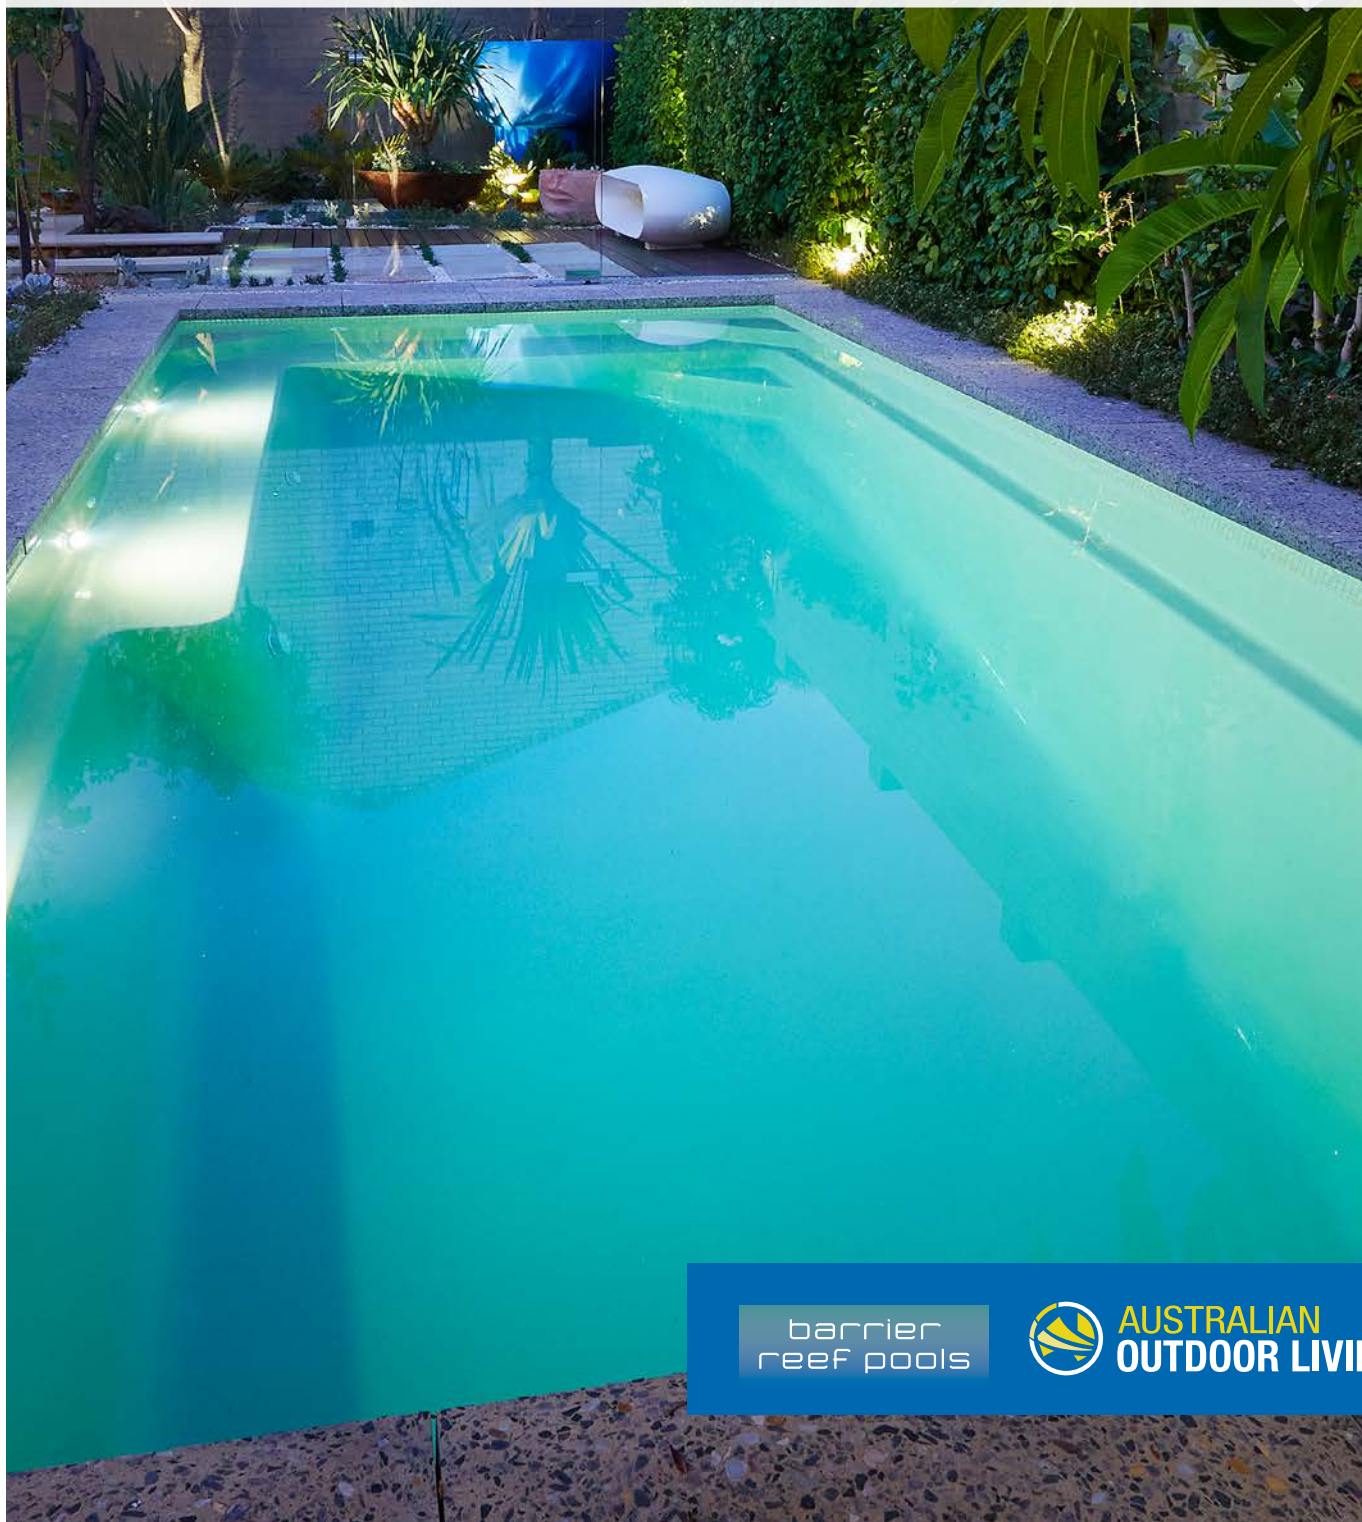

# THE BILLABONG

love *Your Life* outdoors

barrier  
reef pools

AUSTRALIAN  
OUTDOOR LIVING

# THE BILLABONG RANGE

With contemporary smooth lines, the Billabong range of Fibreglass Swimming Pools is the perfect addition for those looking for a beautiful and versatile pool.

The generous seating across one end of the Billabong, makes for an ideal conversational space on a hot summer day, or if you're feeling more active, there is unrestricted space for avid swimmers to practice their favourite swimming stroke. With 11 sizes to choose from in the range, there is a perfect fit for every backyard.