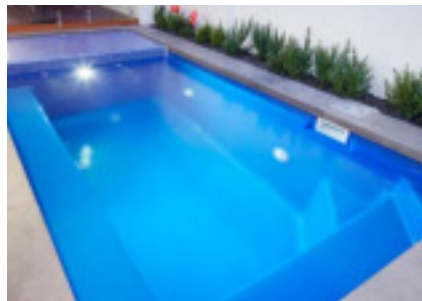

# THE BILLABONG RANGE

*With contemporary smooth lines, the Billabong range of Fibreglass Swimming Pools is the perfect addition for those looking for a beautiful and versatile pool.*

The generous seating across one end of the Billabong, makes for an ideal conversational space on a hot summer day, or if you're feeling more active, there is unrestricted space for avid swimmers to practice their favourite swimming stroke. With 11 sizes to choose from in the range, there is a perfect fit for every backyard.

Length	4.20m
Width	1.60m
Flat	1.60m

Features of the Billabong Range

- Child safety ledge around perimeter of pool
- Seating
- Non-slip steps
- Deep end

Optional Water Feature

Optional Spa Jets