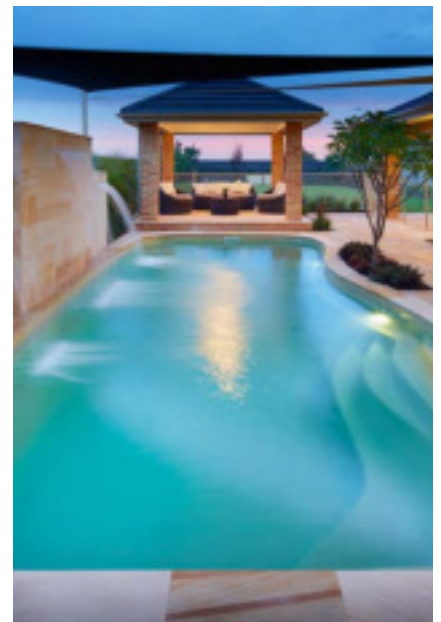

FIBREGLASS POOLS

THE BARRIER REEF

love *Your Life* outdoors

barrier
reef pools

AUSTRALIAN
OUTDOOR LIVING

THE BARRIER REEF RANGE

One of the most versatile and popular designs, the Barrier Reef has proven to be a winner for meeting family lifestyle needs.

Barrier Reef Pools' continuing research and development has resulted in refreshing ideas and new features being incorporated into this design - perfect for family fun, swimming laps or just lazing around in the sparkling waters of your pool.

Rest easy with the unique grip rail positioned around the pool at water level, perfect for little swimmers to hold onto as they build their swimming confidence.

Hayman

Length	12.02m
Width	4.30m
Deep	2.00m
Shallow	1.26m

- Child safety ledge and hand rail around perimeter of pool
- Generous seating area
- Non-slip wide entry steps
- Deep end

Optional Water Feature

Optional Spa Jets