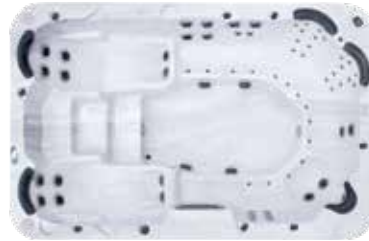

Up to 24

5/10 Therapy

Leisureite Riviera

Dimensions

350cm x 233cm x 94cm

9 adults

Up to 95

10/10 Therapy