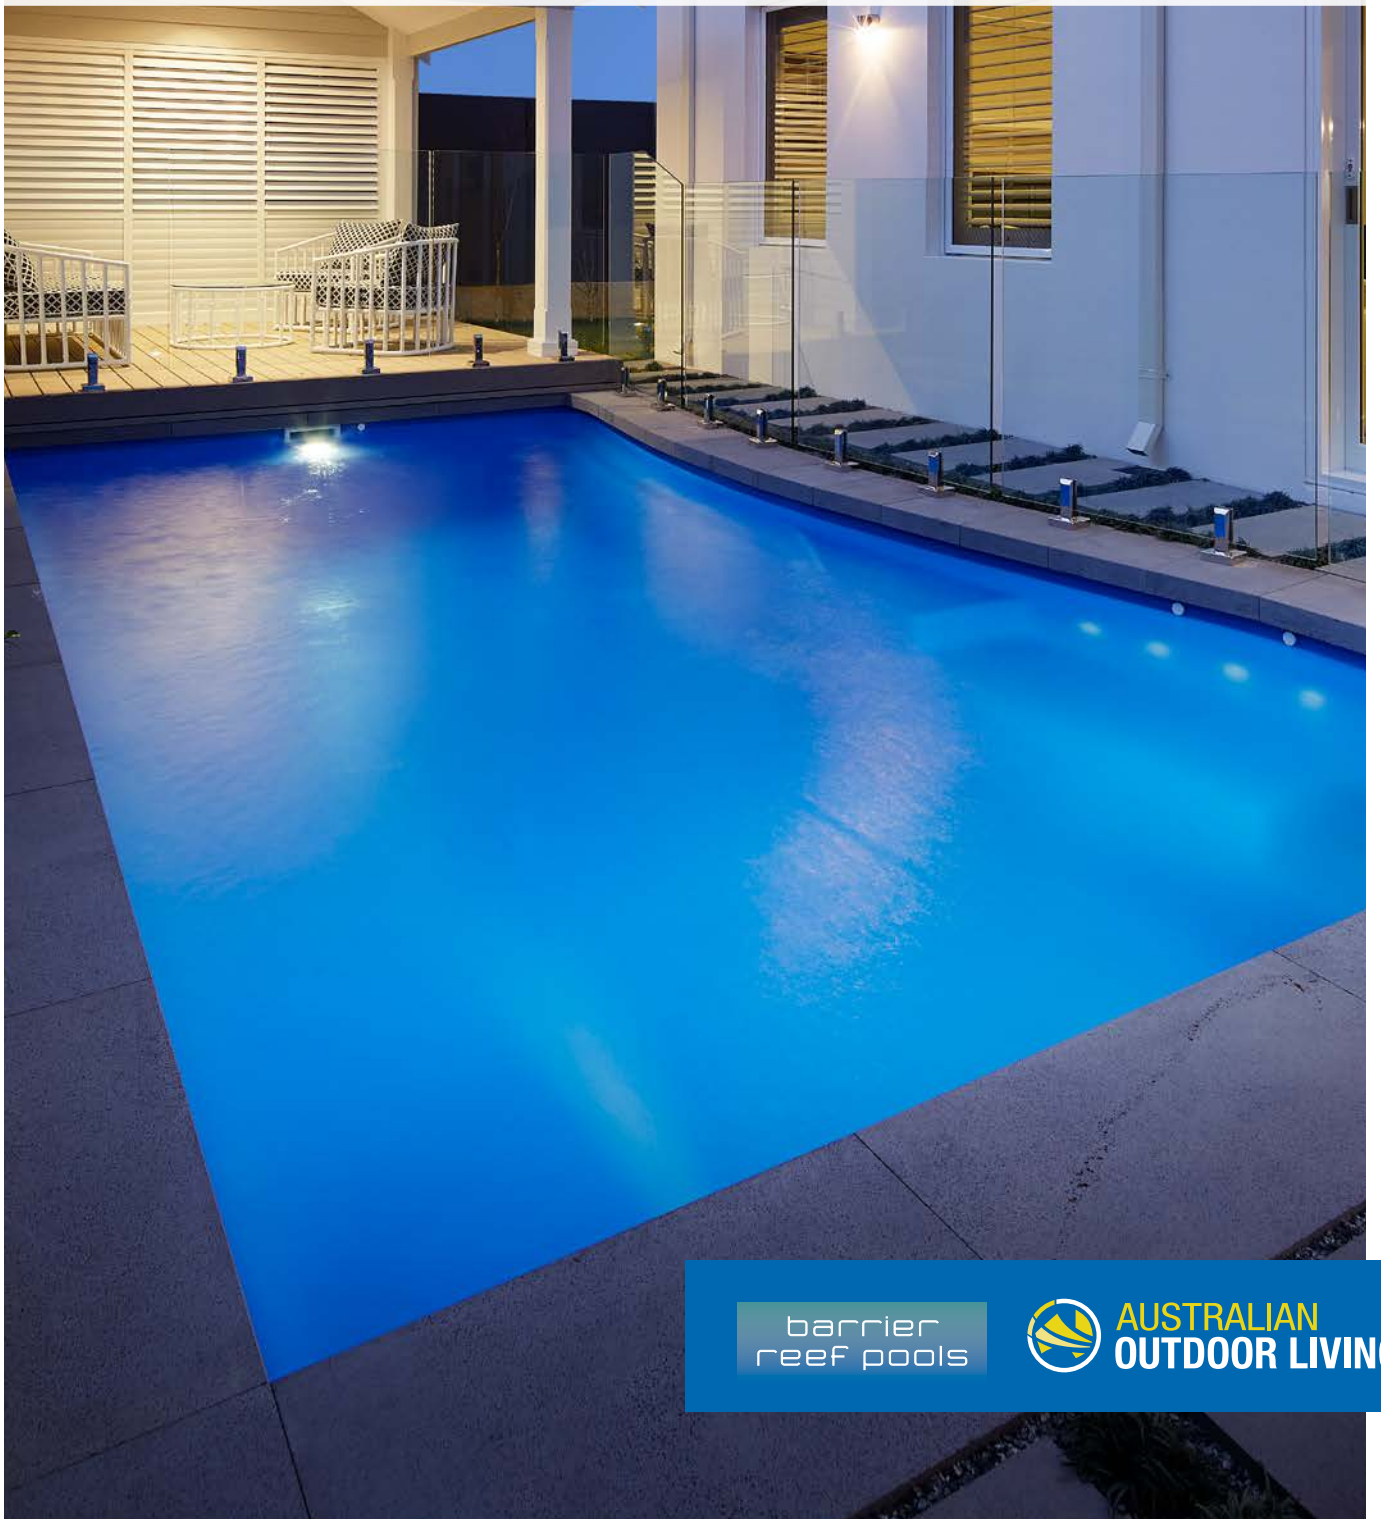

# THE SAHARA

love *Your Life* outdoors

barrier  
reef pools

AUSTRALIAN  
OUTDOOR LIVING

# THE SAHARA RANGE

*This sleek, modern and visually appealing design is the newest addition to our extensive range of Fibreglass Swimming Pools.*

With the step arrangement being recessed into the curve of the pool, the Sahara boasts a large uninterrupted swimming area.

Great for laps or just lazing around enjoying your down time, the Sahara is the perfect, sleek addition to any backyard.

## Sahara 65

Length	6.50m
Width	3.40m
Deep	1.81m
Shallow	1.29m

Features of the Sahara Range

- Child safety ledge around perimeter of pool
- Seating
- Non-slip steps
- Deep end

Optional Water Feature

Optional Spa Jets