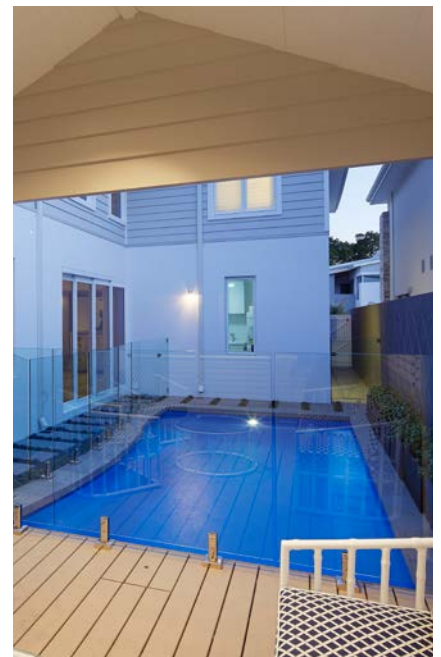

# THE SAHARA

love *Your Life* outdoors

barrier  
reef pools

AUSTRALIAN  
OUTDOOR LIVING

# THE SAHARA RANGE

*This sleek, modern and visually appealing design is the newest addition to our extensive range of Fibreglass Swimming Pools.*

With the step arrangement being recessed into the curve of the pool, the Sahara boasts a large uninterrupted swimming area.

Great for laps or just lazing around enjoying your down time, the Sahara is the perfect, sleek addition to any backyard.

## Sahara 65

Length	6.50m
Width	3.40m
Deep	1.81m
Shallow	1.29m

Features of the Sahara Range

- Child safety ledge around perimeter of pool
- Seating
- Non-slip steps
- Deep end

Optional Water Feature

Optional Spa Jets