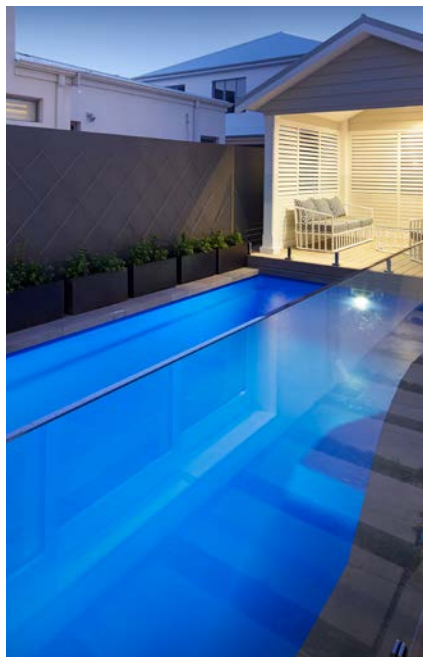

# THE SAHARA RANGE

*This sleek, modern and visually appealing design is the newest addition to our extensive range of Fibreglass Swimming Pools.*

With the step arrangement being recessed into the curve of the pool, the Sahara boasts a large uninterrupted swimming area.

Great for laps or just lazing around enjoying your down time, the Sahara is the perfect, sleek addition to any backyard.

## Sahara 65

Length	6.50m
Width	3.40m
Deep	1.81m
Shallow	1.29m

Features of the Sahara Range

- Child safety ledge around perimeter of pool
- Seating
- Non-slip steps
- Deep end

Optional Water Feature

Optional Spa Jets