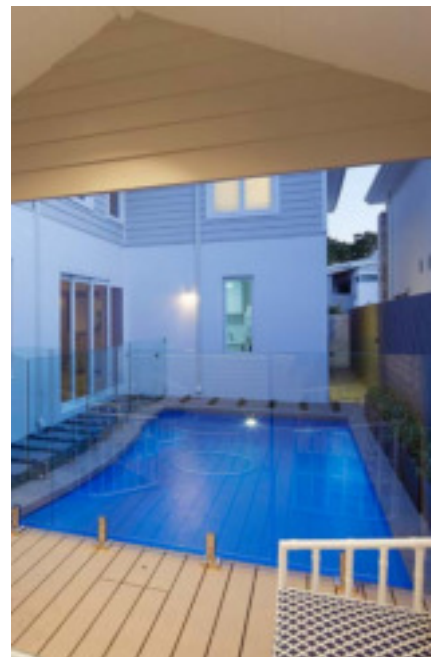

FIBREGLASS POOLS

THE SAHARA

love *Your Life* outdoors

barrier
reef pools

AUSTRALIAN
OUTDOOR LIVING

THE SAHARA RANGE

This sleek, modern and visually appealing design is the newest addition to our extensive range of Fibreglass Swimming Pools.

With the step arrangement being recessed into the curve of the pool, the Sahara boasts a large uninterrupted swimming area.

Great for laps or just lazing around enjoying your down time, the Sahara is the perfect, sleek addition to any backyard.

Sahara 75

Length	7.50m
Width	3.40m
Deep	1.87m
Shallow	1.29m

Sahara 65

Length	6.50m
Width	3.40m
Deep	1.81m
Shallow	1.29m

Features of the Sahara Range

- Child safety ledge around perimeter of pool
- Seating
- Non-slip steps
- Deep end