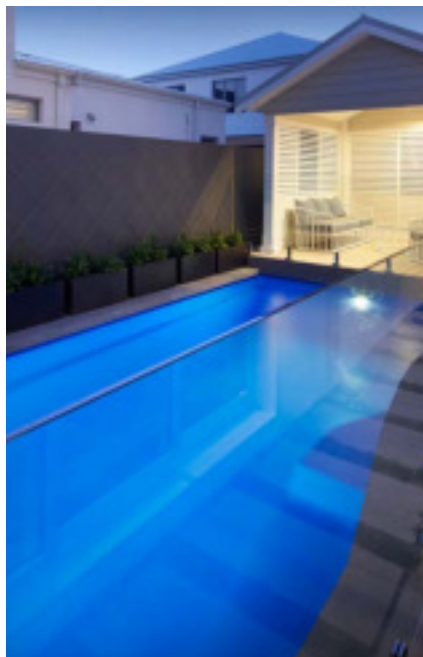

FIBREGLASS POOLS

THE SAHARA

love *Your Life* outdoors

barrier
reef pools

AUSTRALIAN
OUTDOOR LIVING

THE SAHARA RANGE

This sleek, modern and visually appealing design is the newest addition to our extensive range of Fibreglass Swimming Pools.

With the step arrangement being recessed into the curve of the pool, the Sahara boasts a large uninterrupted swimming area.

Great for laps or just lazing around enjoying your down time, the Sahara is the perfect, sleek addition to any backyard.

Sahara 75

Length	7.50m
Width	3.40m
Deep	1.87m
Shallow	1.29m

Sahara 65

Length	6.50m
Width	3.40m
Deep	1.81m
Shallow	1.29m

Features of the Sahara Range

- Child safety ledge around perimeter of pool
- Seating
- Non-slip steps
- Deep end